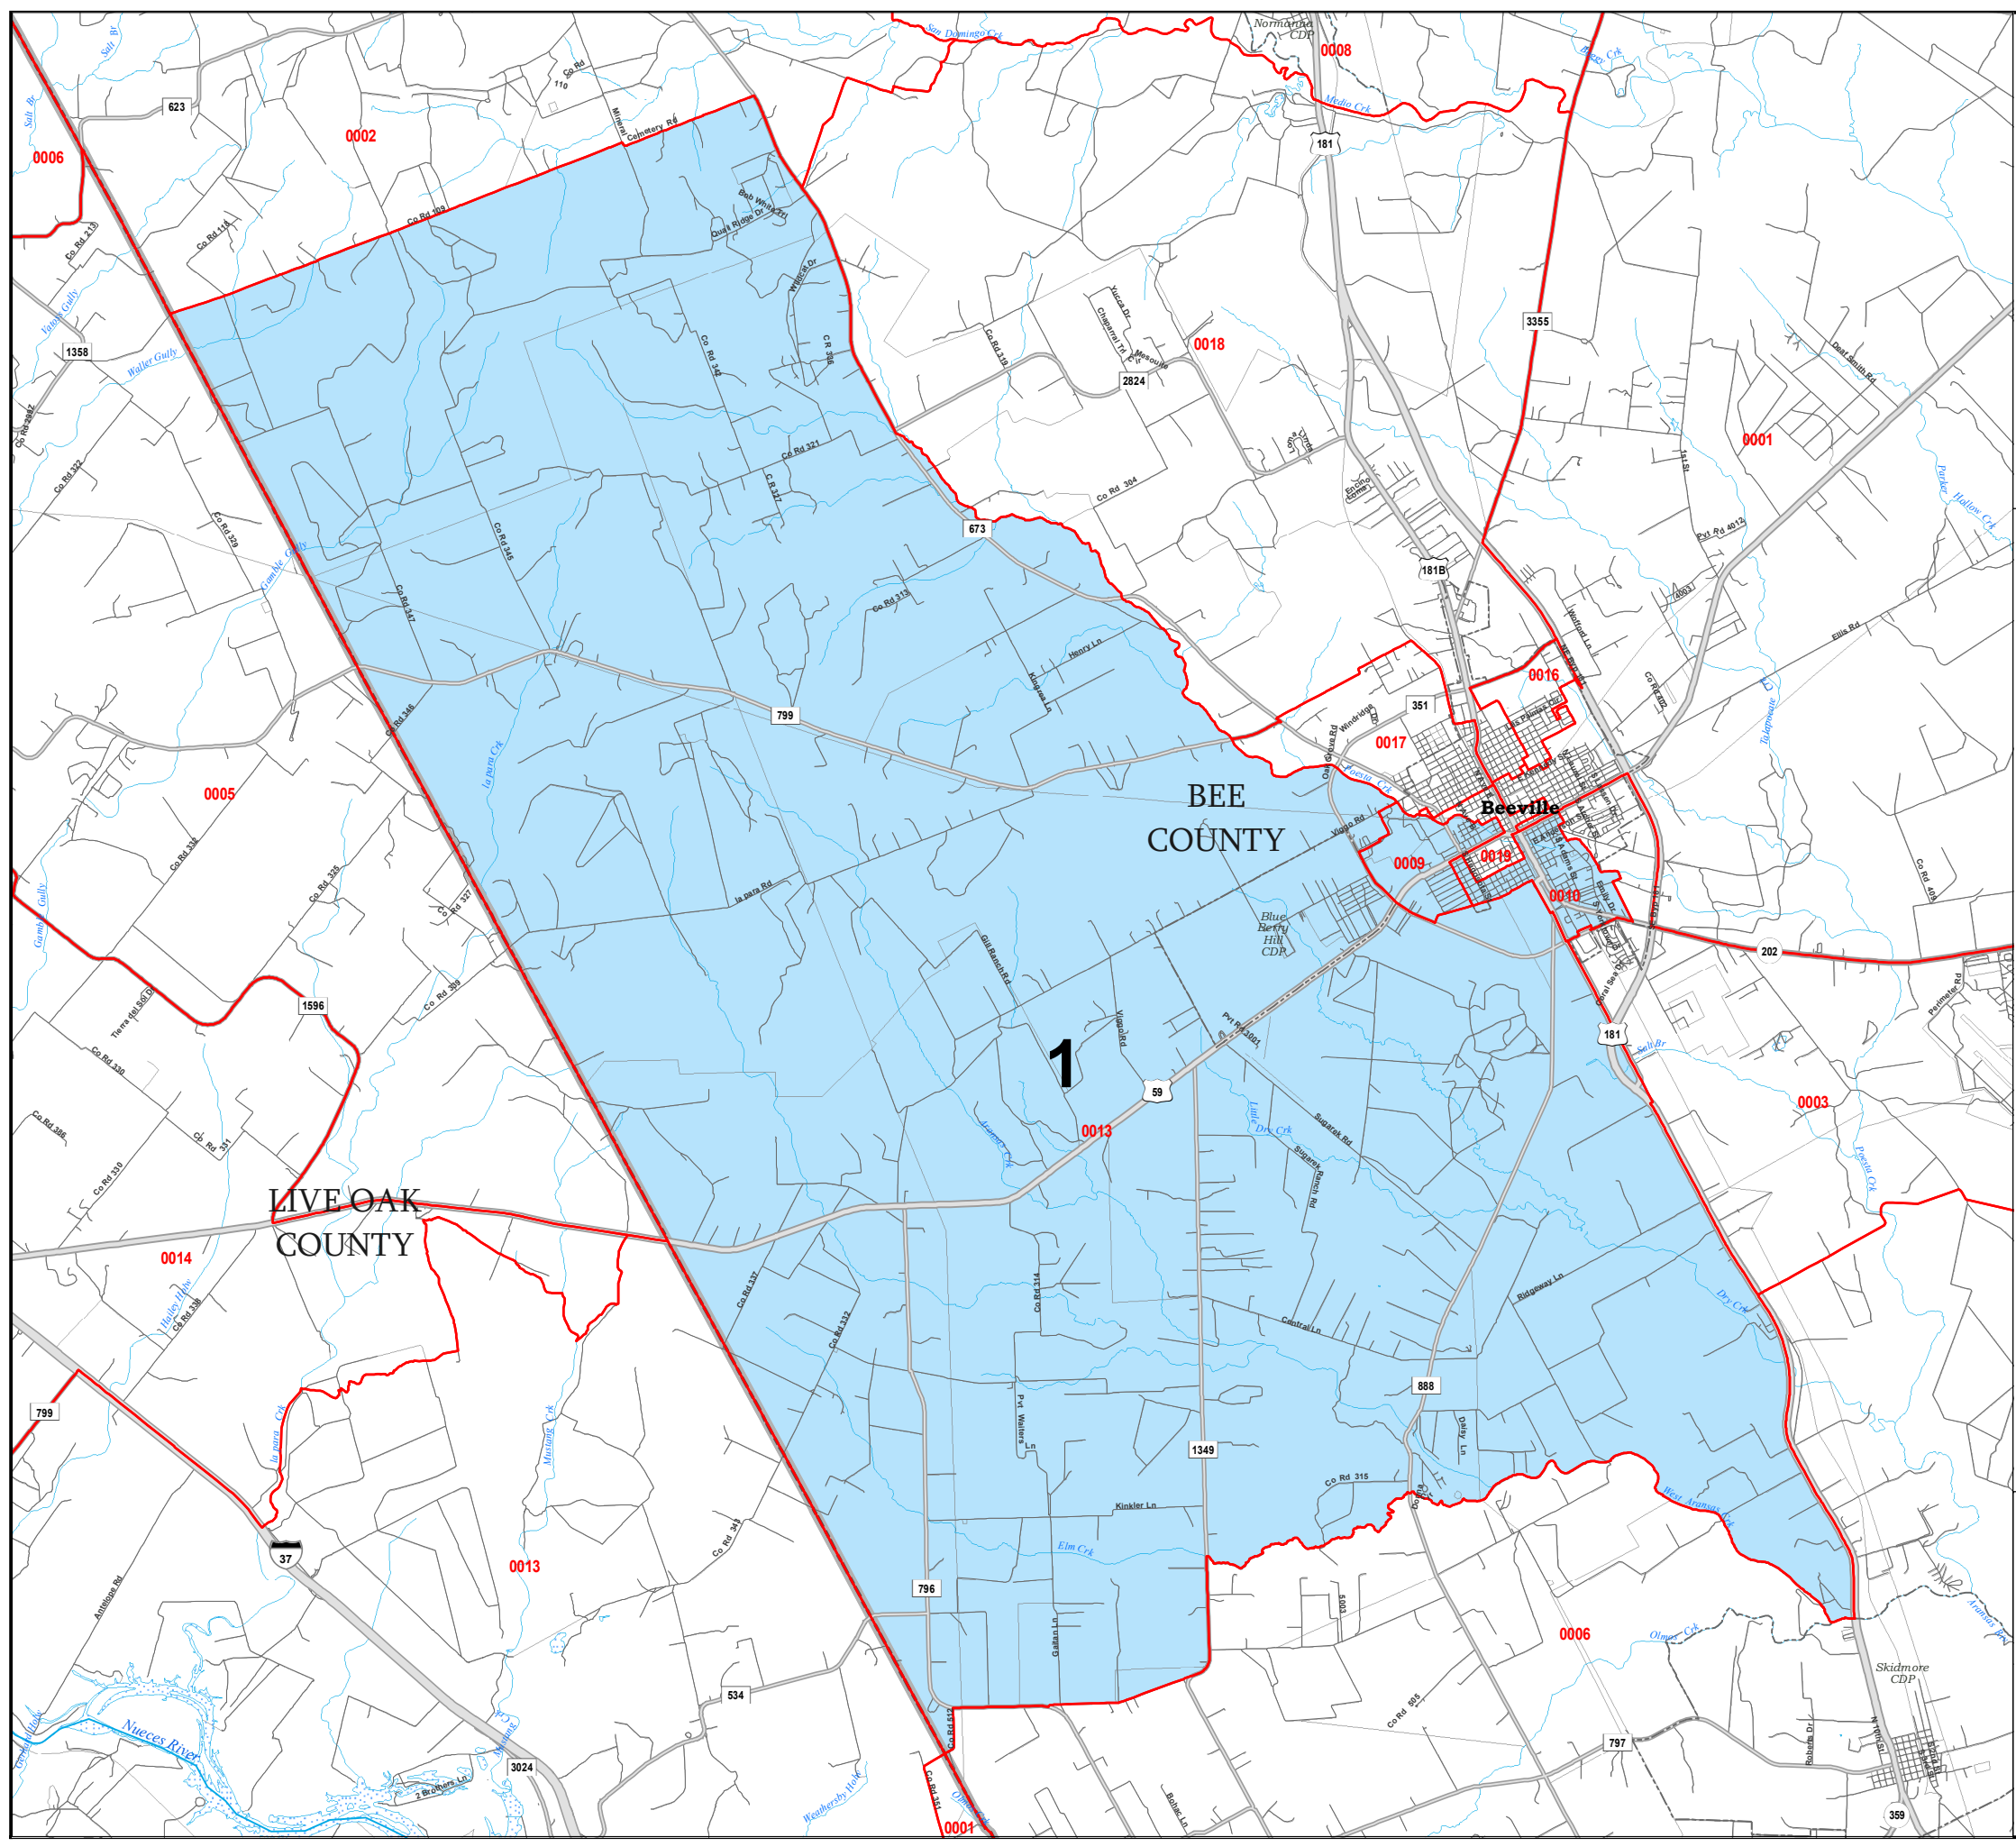

BEE COUNTY

County Commissioner Precinct 1

with 2017 Election Precincts

-  **Cities**
-  *Census Designated Places (CDPs)*
-  **COUNTIES**
-  *Water*
-  *Streams*
-  **2017 Election Precincts**
-  **County Commissioner Precincts**

Boundaries other than for legislative, congressional, or State Board of Education districts are for informational purposes only and may be approximate.